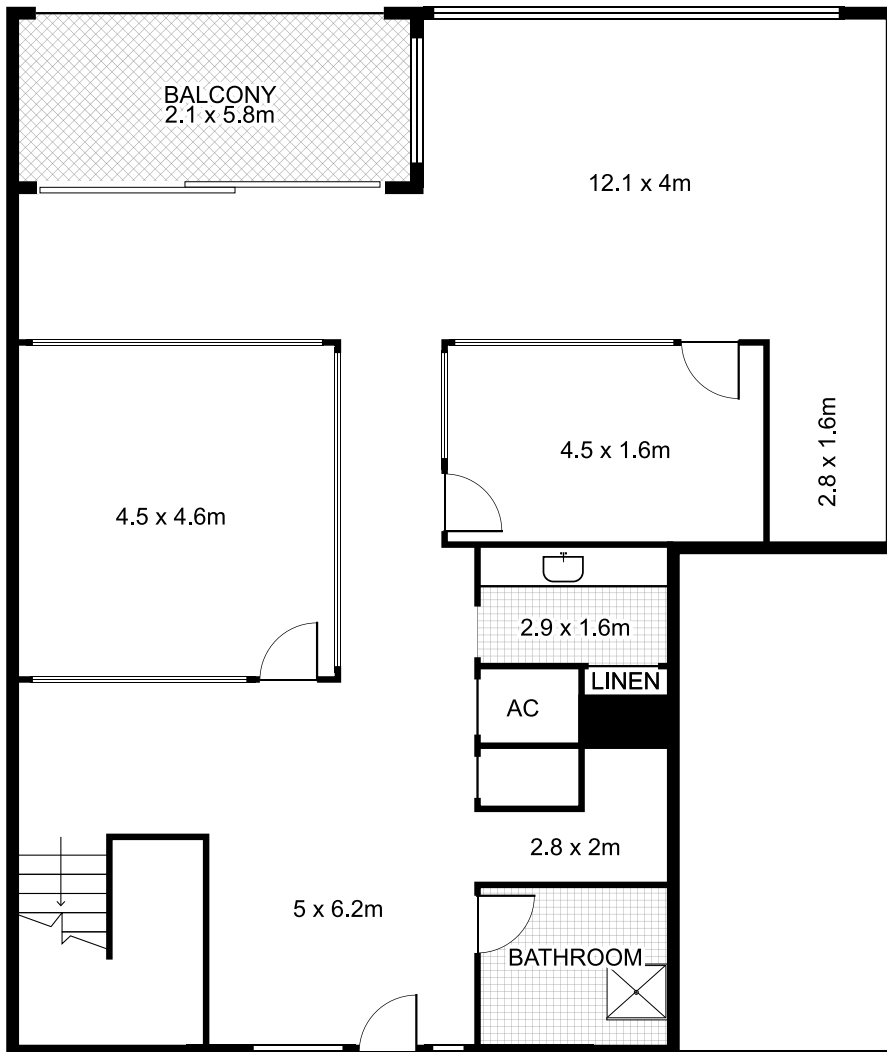

# Suite 17, 13 Hickson Road, DAWES POINT

FIRST FLOOR

GROUND FLOOR

Plans by  
**surroundpix**  
com.au  
1300 30 32 40

This floor plan is intended as a guide only. Layout dimensions are approximate only. No representation or warranties of any nature whatsoever are given or intended. Any person using this information should rely on their own enquiries.