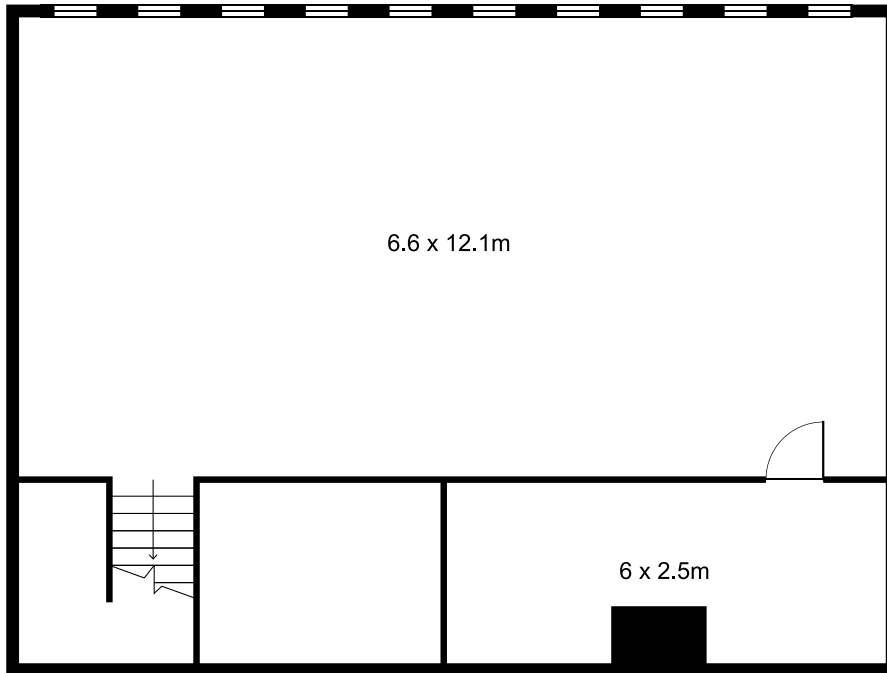

# Suite 17, 13 Hickson Road, DAWES POINT

FIRST FLOOR

GROUND FLOOR

Plans by  
**surroundpix**  
com.au  
1300 30 32 40

This floor plan is intended as a guide only. Layout dimensions are approximate only. No representation or warranties of any nature whatsoever are given or intended. Any person using this information should rely on their own enquiries.