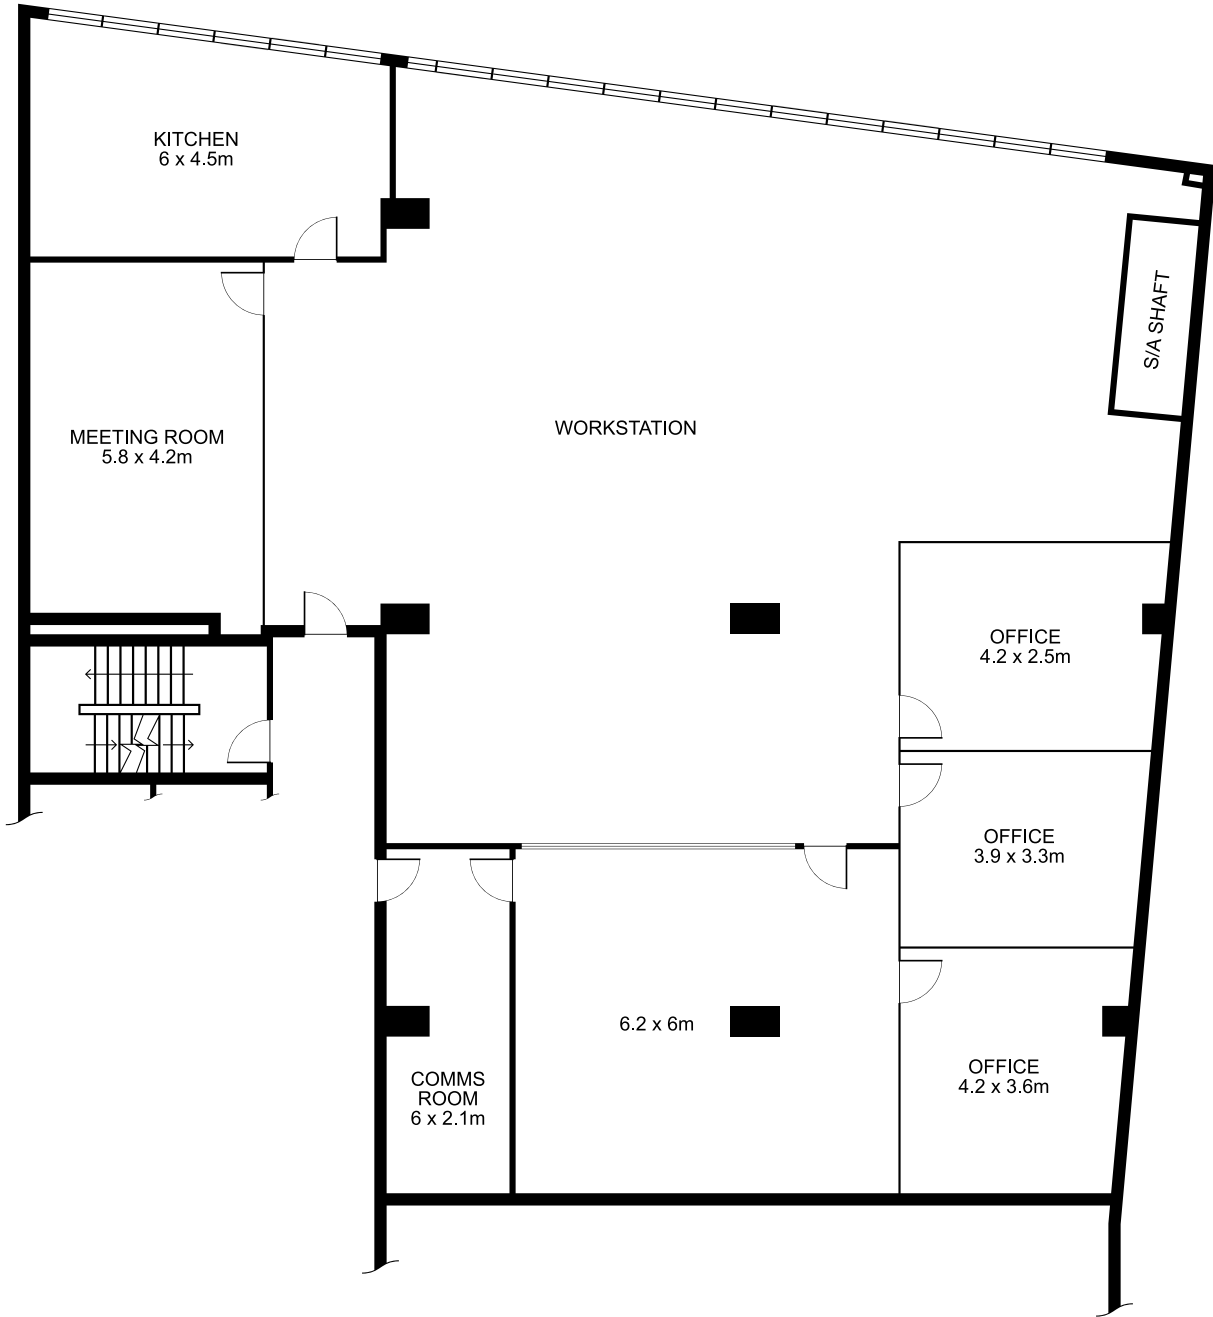

# Suite 4, Lvl 1/189 Kent St, SYDNEY

This floor plan is intended as a guide only. Layout dimensions are approximate only. No representations or warranties of any nature whatsoever are given or intended. Any person using this information should rely on their own enquiries